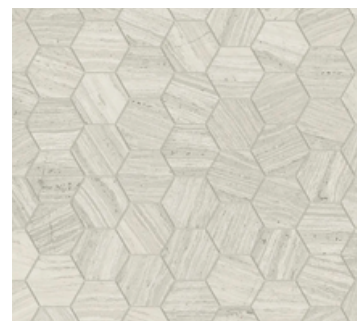

MAYFAIR, STRADA ASH, HEX